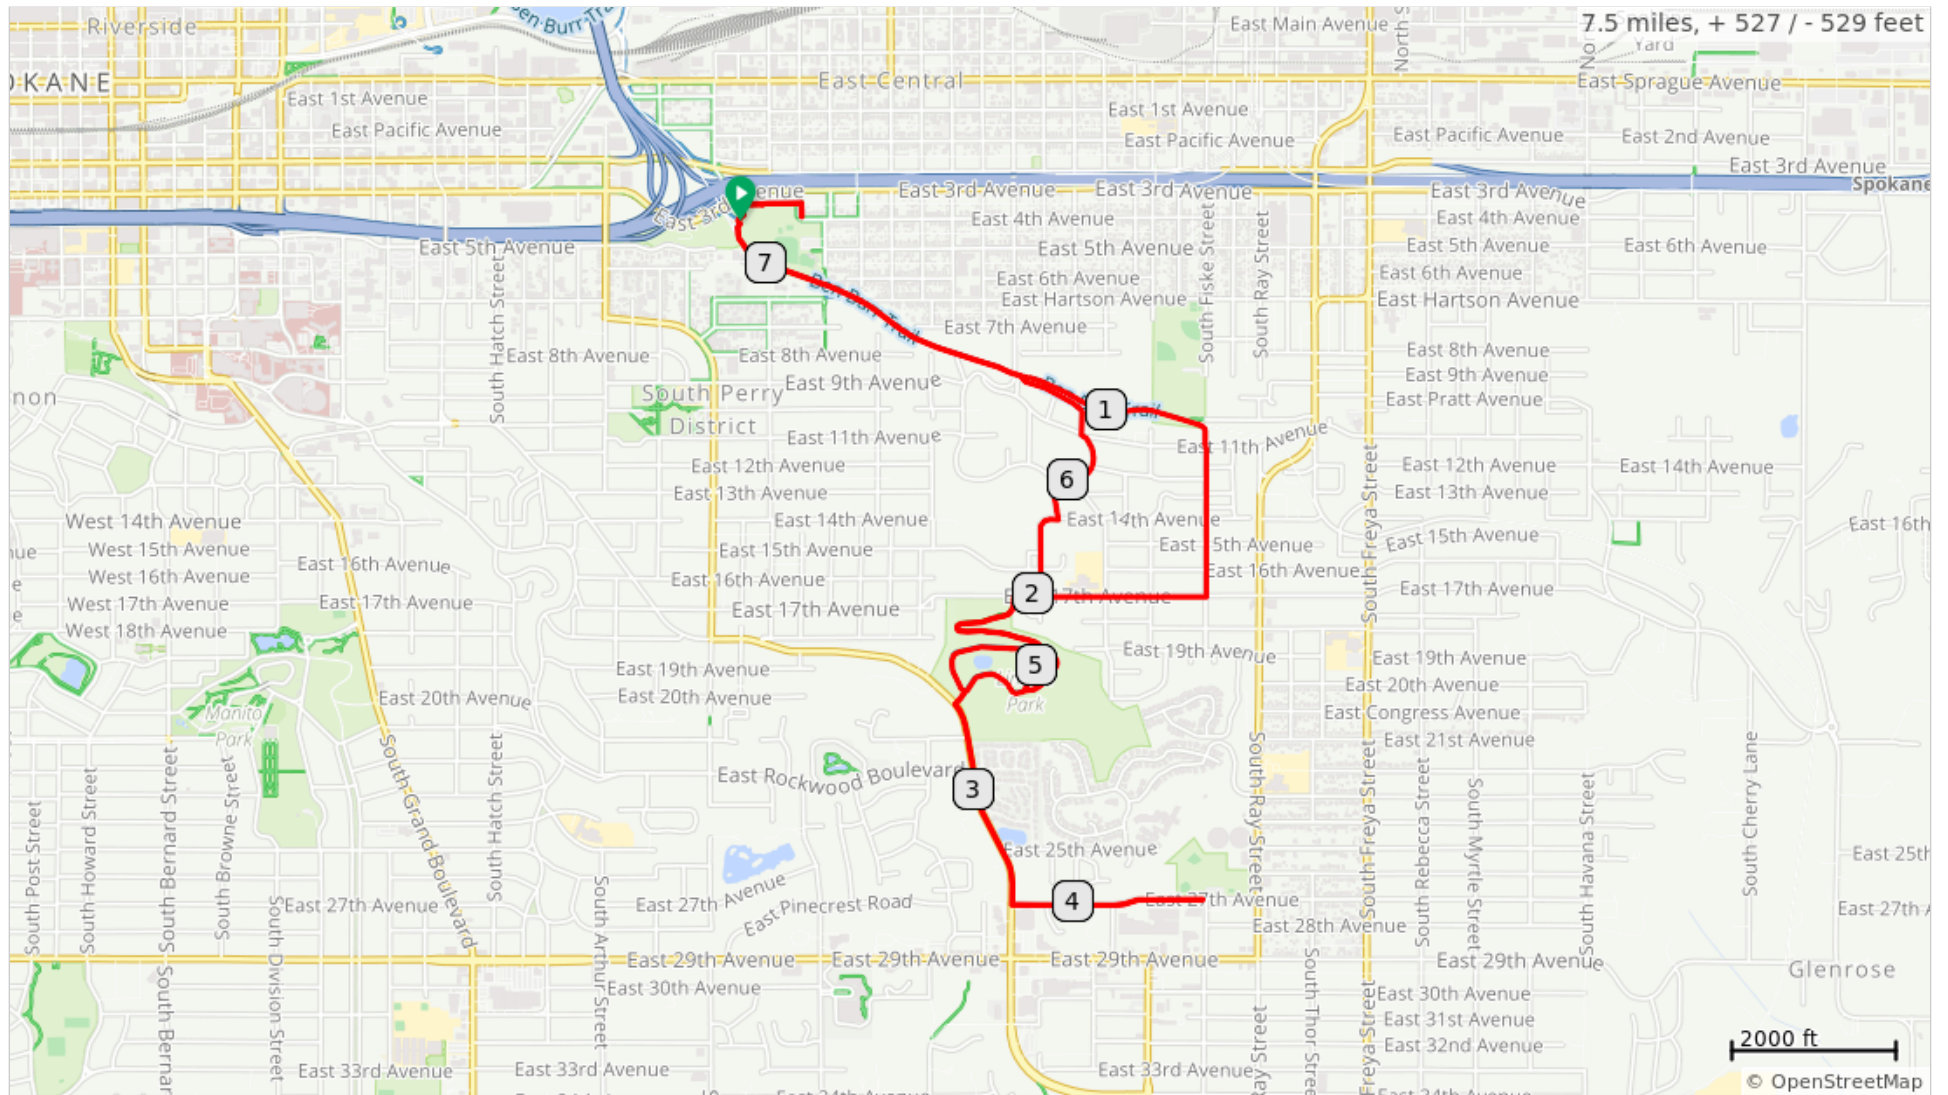

# Liberty Park, Ben Burr Trail, Lincoln Park, Thornton Murphy Park

Liberty Park, Ben Burr Trail, Lincoln Park, Thornton Murphy Park

Num	Dist	Prev	Type	Note	Next
1.	0.0	0.0		Start of route	0.0
2.	0.0	0.0		L onto Ben Burr Trail	0.3
3.	0.3	0.3		Continue onto Ben Burr Trail	0.5
4.	0.8	0.5		Continue onto Ben Burr Trail	0.4
5.	1.2	0.4		Continue onto Ben Burr Trail	0.4

1.2 miles. +100/-2 feet

Num	Dist	Prev	Type	Note	Next
6.	1.6	0.4		R onto East 17th Avenue	0.4
7.	2.1	0.4		L	0.1
8.	2.1	0.1		Keep L	0.7
9.	2.8	0.7		L onto South Southeast Boulevard	0.5
10.	3.3	0.5		L onto East 27th Avenue	0.9
11.	4.1	0.9		R onto South Southeast Boulevard	0.5

3.0 miles. +201/-58 feet

Num	Dist	Prev	Type	Note	Next
12.	4.6	0.5		R	0.0
13.	4.7	0.0		L	0.4
14.	5.1	0.4		Sharp L	0.5
15.	5.6	0.5		R onto East 17th Avenue	0.1
16.	5.7	0.1		L onto South Cook Street	0.2
17.	5.9	0.2		L onto South Cook Street	0.1

1.7 miles. +16/-242 feet

Num	Dist	Prev	Type	Note	Next
18.	6.0	0.1		Sharp R onto East South Altamont Boulevard	0.2
19.	6.1	0.2		R onto South Jaques Street	0.2
20.	6.3	0.2		Keep R	0.0
21.	6.4	0.0		Slight L onto Ben Burr Trail	0.5